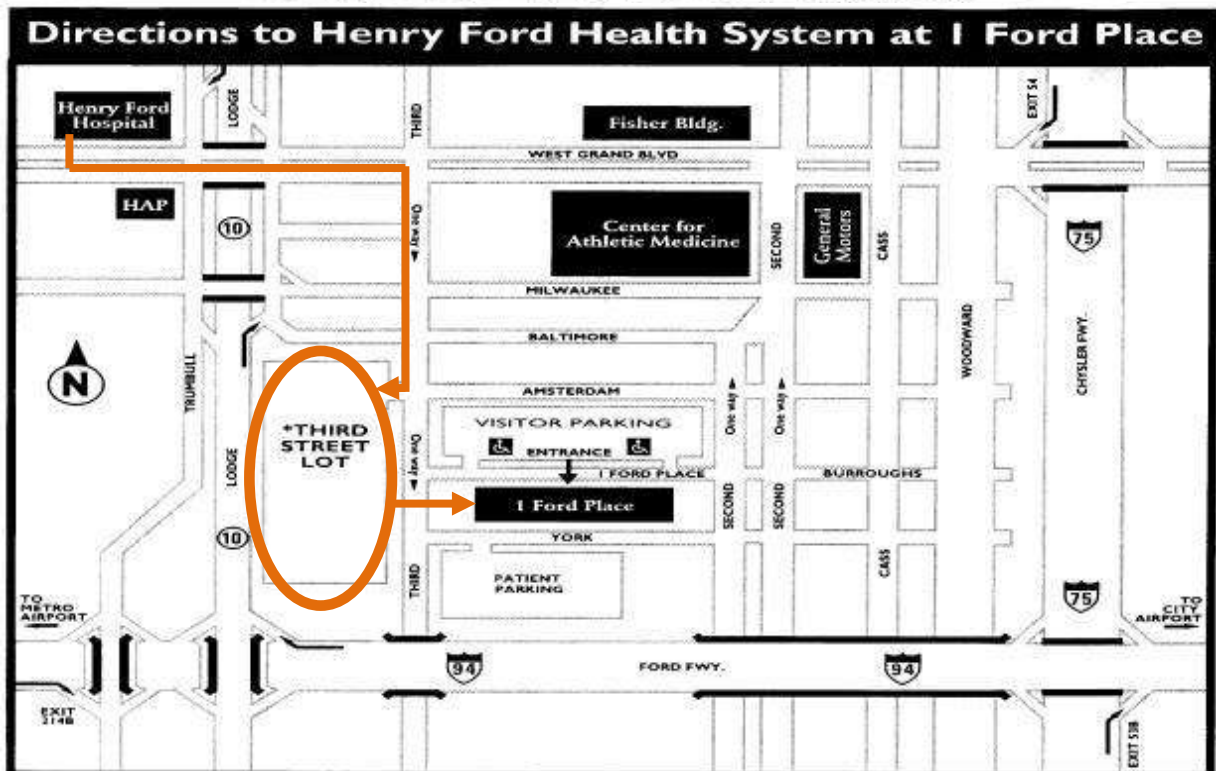

***Detailed Directions on the Back***

**From Northbound I-75:** Take Exit 53B west to I-94.

**From Eastbound I-94:** Take Exit 214B (Trumbull). Go north to West Grand Blvd., turn east.

**From Westbound I-94:** Take Lodge Freeway north, exit at Milwaukee/West Grand Blvd.

**From Southbound US-10 (Lodge Freeway):** Take West Grand Blvd. exit, turn east.

**From Northbound US-10 (Lodge Freeway):** Take Milwaukee/West Grand Blvd. exit, turn east.

**To get to I Ford Place from West Grand Blvd.**

Take West Grand Blvd. toward the Fisher Bldg. to Third Ave. and turn south. Go south four blocks on Third Ave. to I Ford Place.

\*Park in the Third Street lot and enter from Third Street.

Bring you ID for entry into the building.